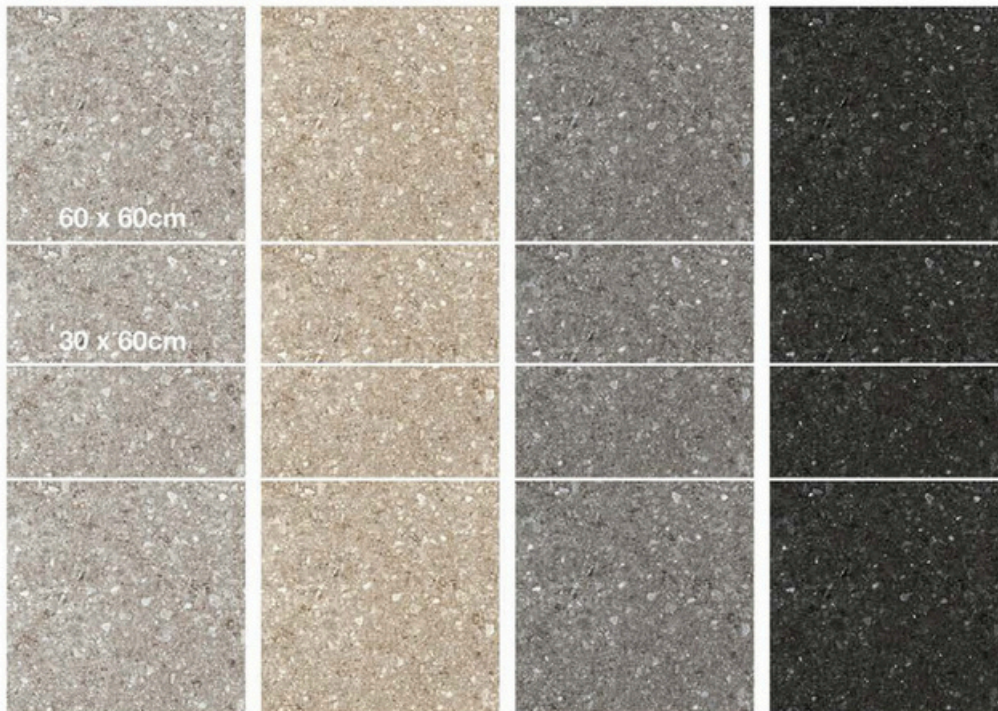

MUMBAI

SERIES

HORESTCO

MOTER 01
31 x 32cm

CGP63052
30 x 60cm

60 x 60cm ■ 30 x 60cm ■ Matt Porcelain

■ Interlocking Decorative Tiles

MOTER 01
31 x 32cm

MOTER 02
30 x 35cm

LIGHT GREY
CGP66050 /
CGP63050

BEIGE
CGP66051 /
CGP63051

MID GREY
CGP66052 /
CGP63052

DARK GREY
CGP66053 /
CGP63053